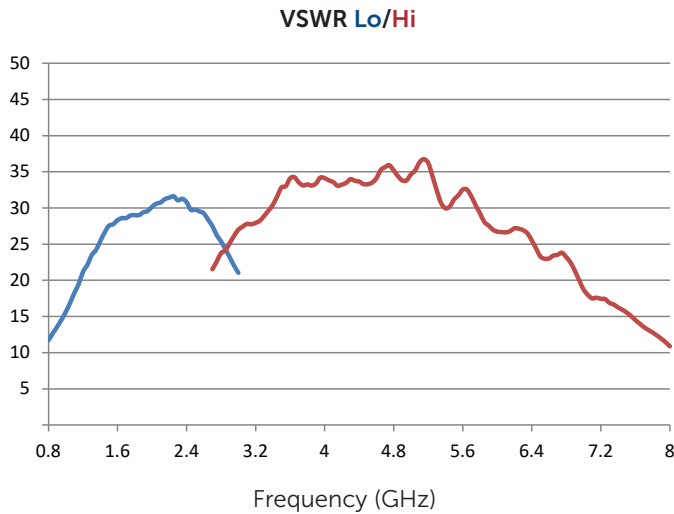

MMT808

Manual Microwave Tuner (0.8-8 GHz)

General

The Focus manual wideband and harmonic microwave tuners use the same RF technology and precision as automatic tuners, but at a considerably lower cost.

MMT's are available in octave and multi-octave bands between 0.4 and 18 GHz; MMT's are highly reliable and provide high VSWR at DUT reference plane. MMT's are available with harmonic tuning as well (option -H2 and -H23) using a similar concept as Focus' harmonic rejection tuners (PHT). Now available with digital display option.

Model	Freq. Range (GHz)	Connector Type	VSWR (min/typical)	Length (in)
MMT808	0.8 - 8.0	N, APC-7	10:1 / 15:1	17.797

Dimensions