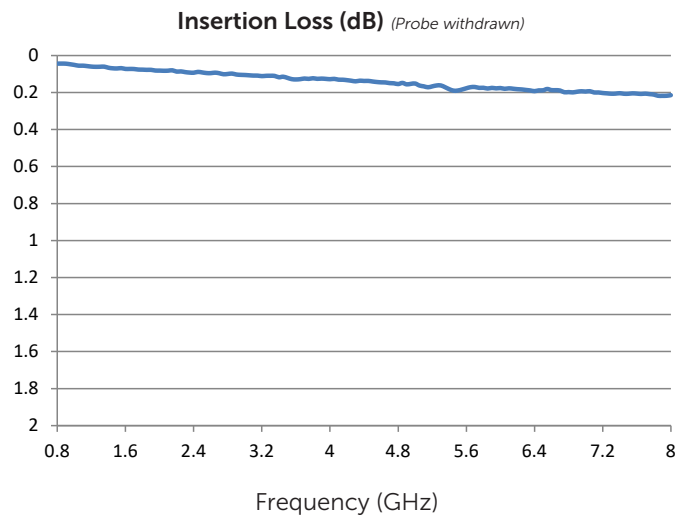

MMT808

Manual Microwave Tuner (0.8-8 GHz)

General

The Focus manual wideband and harmonic microwave tuners use the same RF technology and precision as automatic tuners, but at a considerably lower cost.

MMT's are available in octave and multi-octave bands between 0.4 and 18 GHz; MMT's are highly reliable and provide high VSWR at DUT reference plane. MMT's are available with harmonic tuning as well (option -H2 and -H23) using a similar concept as Focus' harmonic rejection tuners (PHT). Now available with digital display option.

Model	Freq. Range (GHz)	Connector Type	VSWR (min/typical)	Length (in)
MMT808	0.8 - 8.0	N, APC-7	10:1 / 15:1	17.797

Dimensions